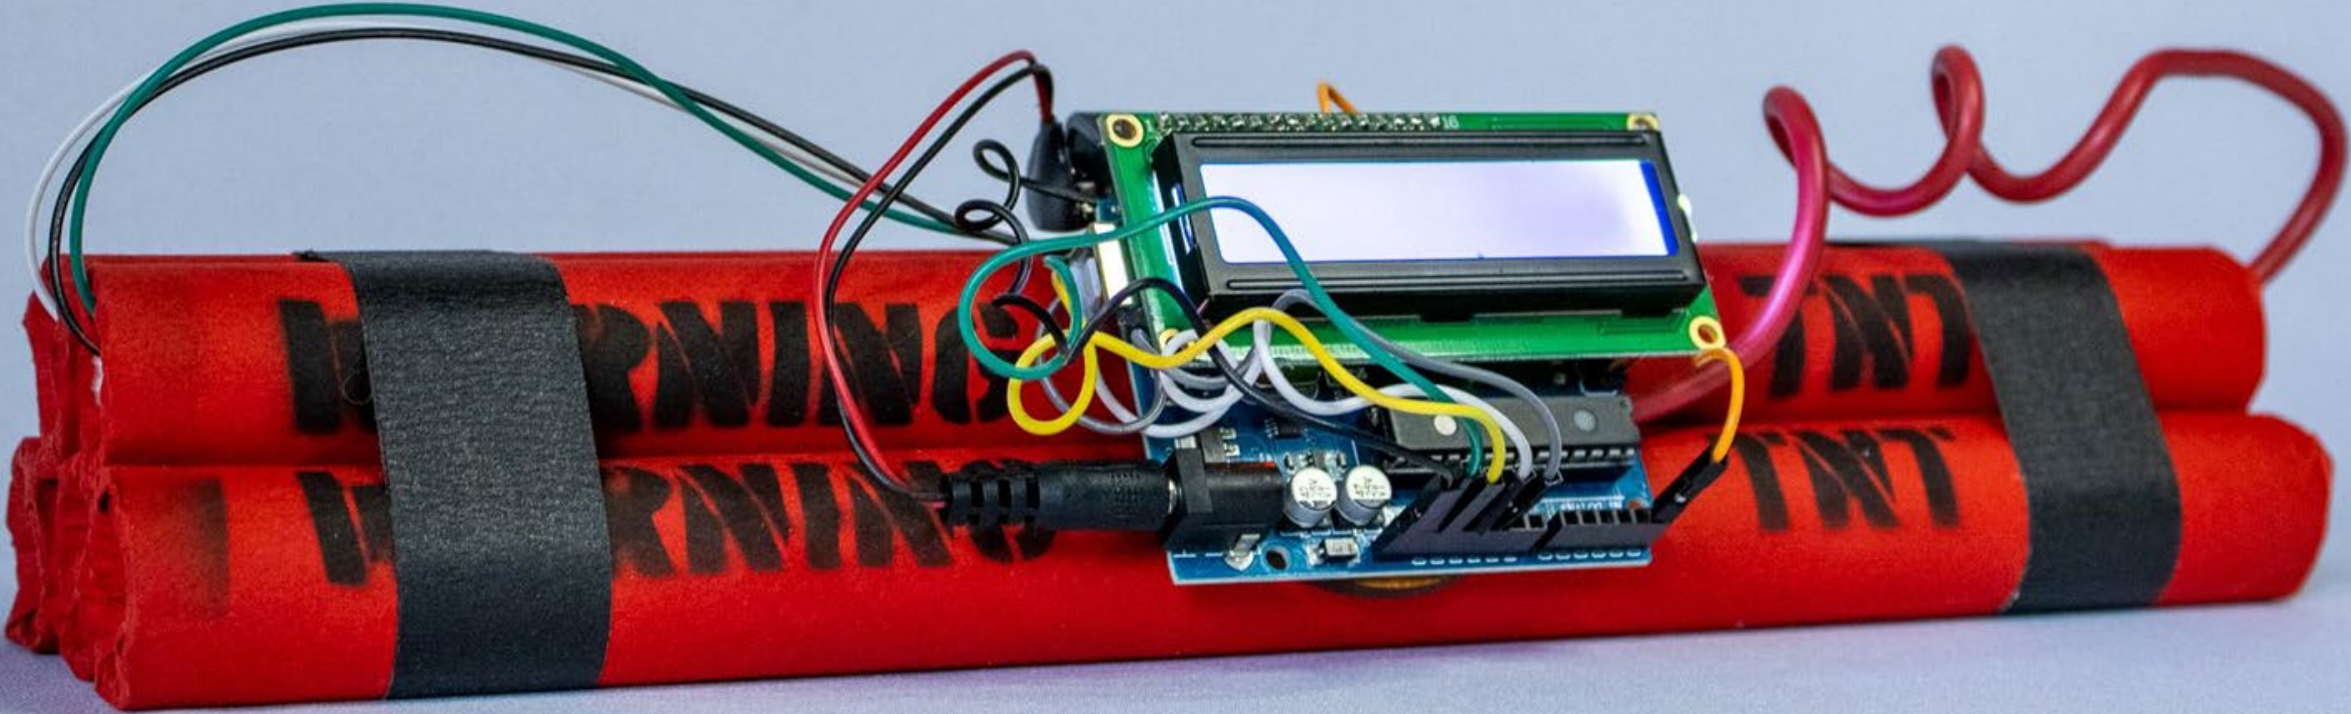

Dynamite!

With custom built electronics & Arduino LED Screen