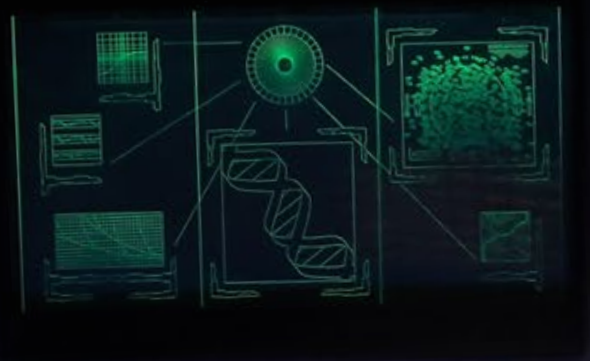

SHOP THE COLLECTION

Good Vibe

Music Video

Artist: Harlen

Director: Xiang Cao

A shelf in the background contains various laboratory supplies. From left to right, there is a box, several small containers, a bottle, and a red container. The shelf is illuminated from below, casting a warm glow.

A shelf on the right side of the lab contains a microscope, a rack of test tubes, and other laboratory equipment. The shelf is illuminated from below, casting a warm glow.

A laboratory table in the foreground is illuminated from below with a bright blue light. On the table, there is a large clear container with a white tube inside. To the left is a flask labeled 'HAPPYNESS' containing a yellow liquid. Next to it is a beaker labeled 'ANGER' containing an orange liquid. To the right of the large container is a beaker labeled 'SADNESS' containing an orange liquid. Further right is a flask labeled 'DISGUST' containing a blue liquid. A rack of test tubes is also visible on the table. The background is dark with some ambient lighting.