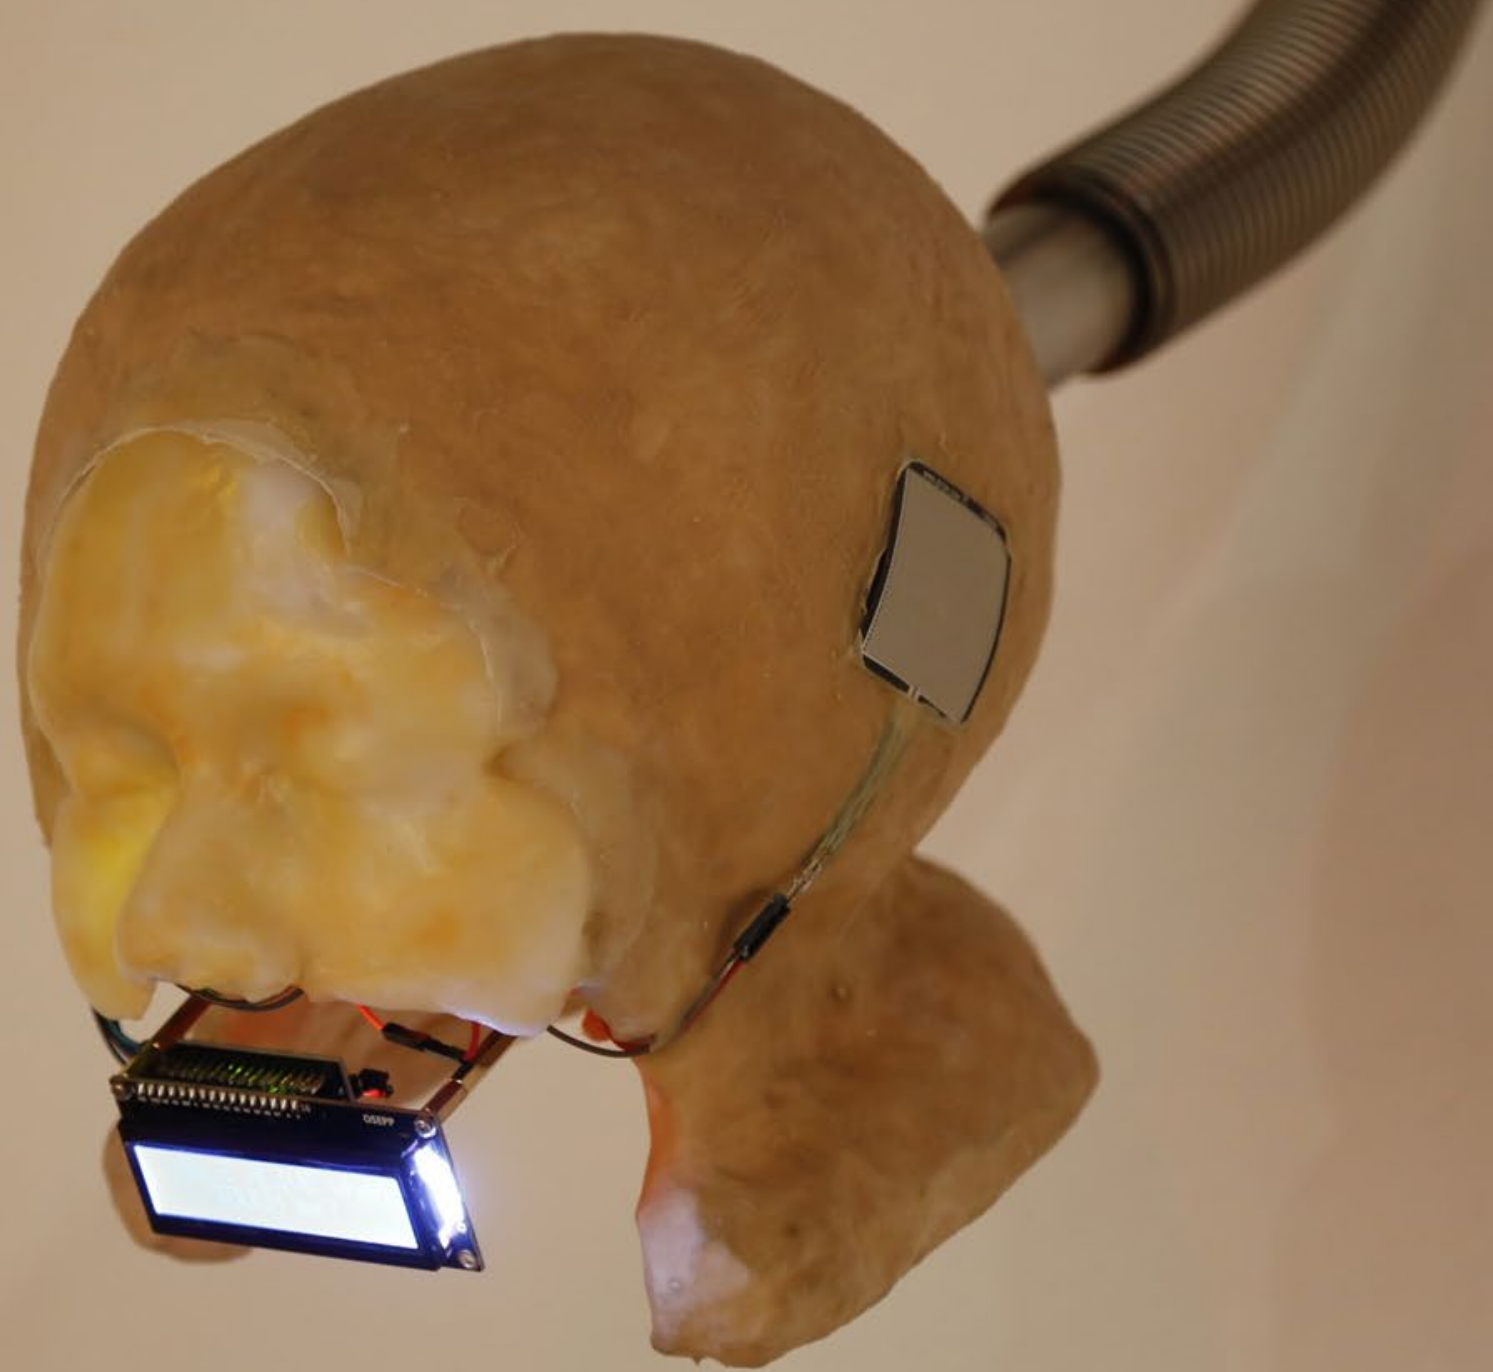

Sculptures
&
Art Making

Untitled

2019

Ultracal-30, LEDs, Arduino

Datalink

2020

Steel, electronics, consciousness, datalink to A.I server

人世间之苦难，
略知一二。