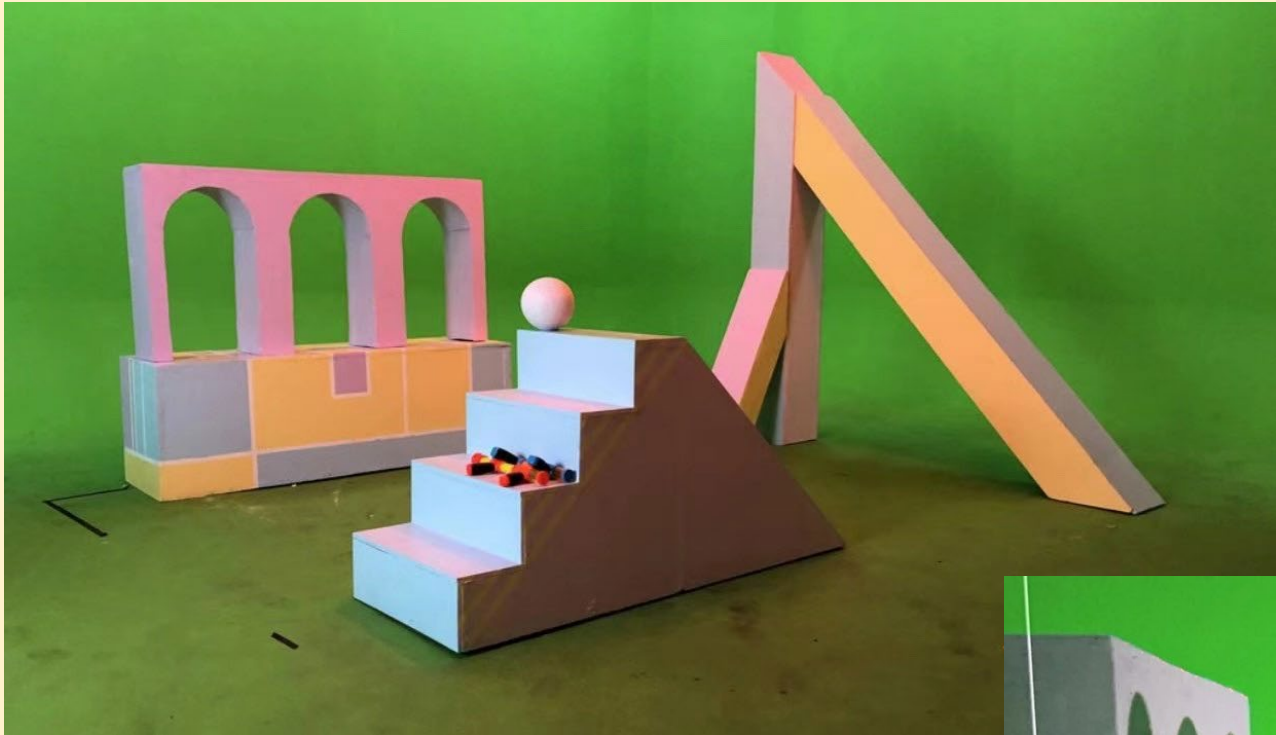

Sick

Music Video
Gaming Scene

Toy Bricks
Production Designer: Zhongbo Ren