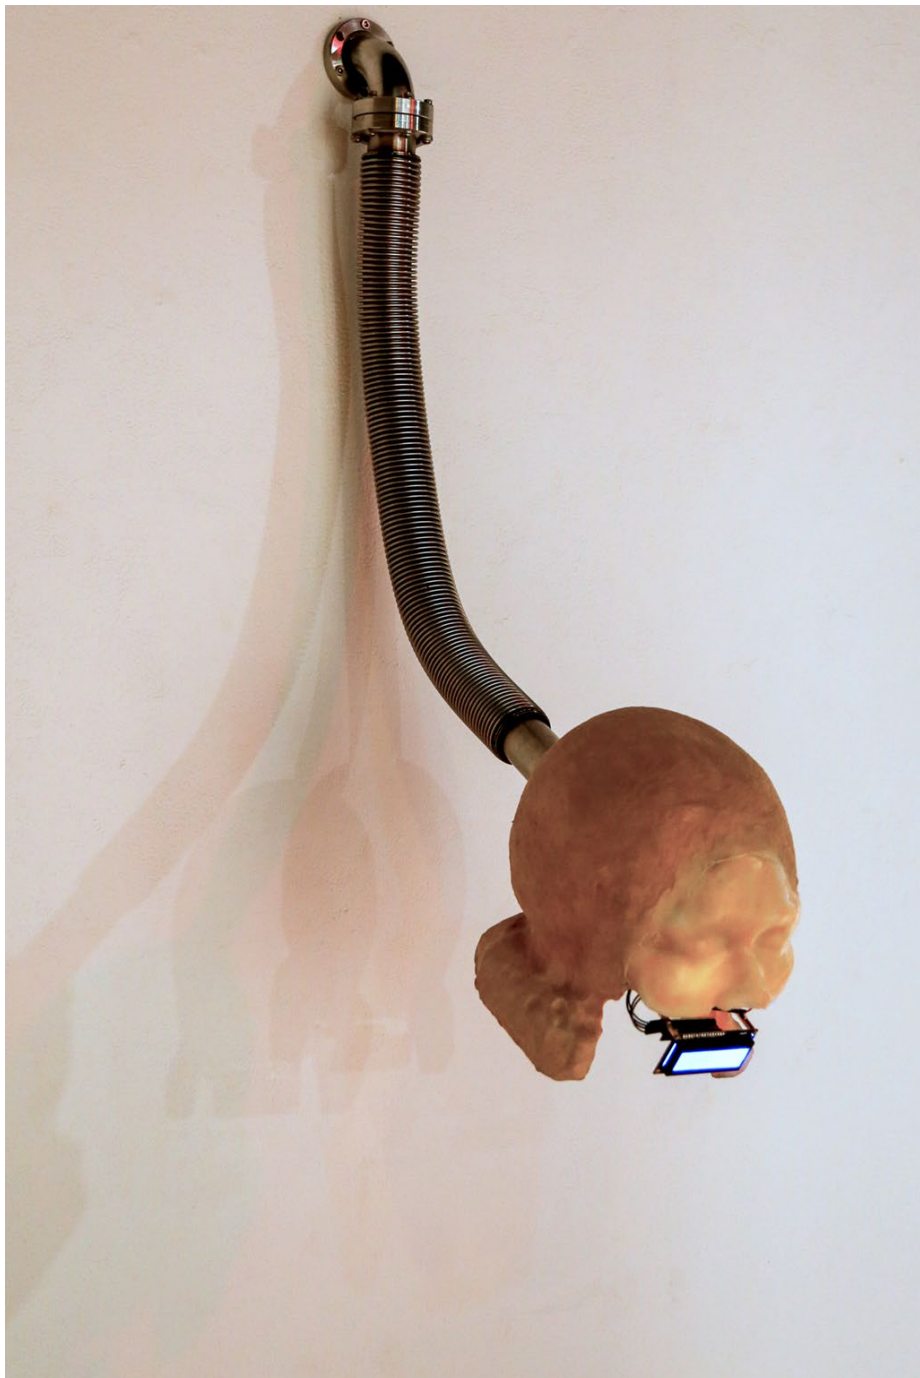

Datalink

2020

Steel, electronics, consciousness, datalink to A.I server